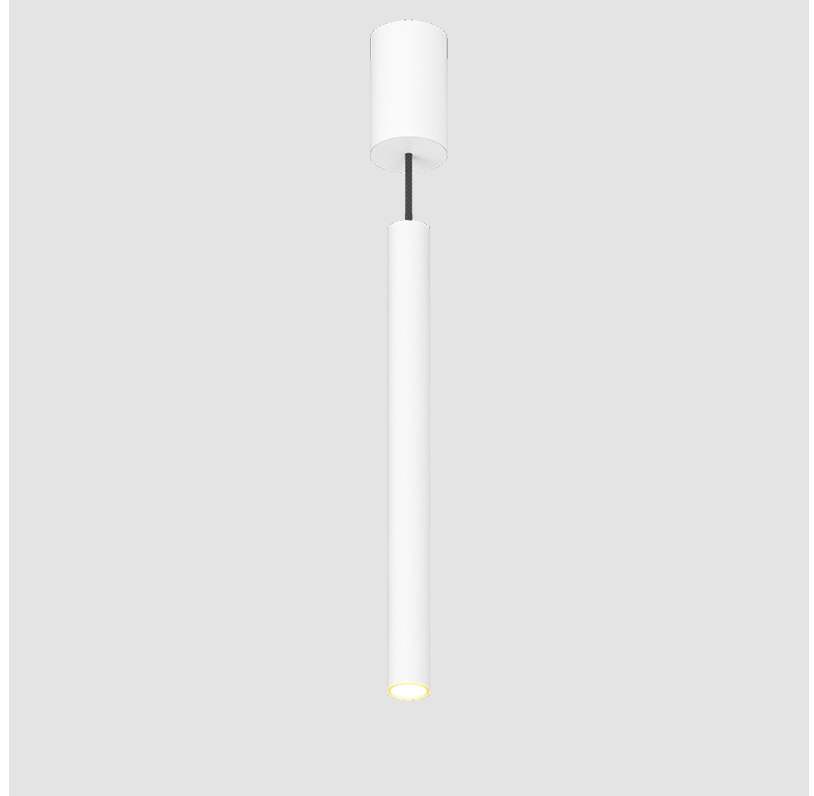

GENERAL

Series: Hangover
Subseries: Hangover Monopoint Surface Canopy
Brand: Prolicht
Division: Architectural
Mounting Type: Suspension
Mounting Location: Ceiling
Subcategory: Pendant

PHYSICAL

Shape: Cylinder
Diameter (mm): 40
Diameter (in): 1 ⁹/₁₆
Height (mm): 450
Height (in): 17 ¹³/₁₆
Max. Overall Height (mm): 2450
Max. Overall Height (in): 96 ⁷/₁₆
Light Distribution: Downlight
Diffuser: Shine Ring 0-6
Fixture Finish: SSR / BKV / CWI / CRY / HAB / UFT / ITA / RUA / FTG / MYG / LOD / PUS / FRO / FUP / KIA / POP / BLS / SPG / MEY / GOH / GUM / CHC / COM / ABZ / JAG / OBR / MOS / ROR
Fixture Material: Aluminum
Cable Details: 2000mm / 6000mm Cable in White / Black / Orange / Red

ELECTRICAL

Lamp Type: LED (Zhaga Standard)
Input Wattage (W): 10.9
Total Output Wattage (W): 9
Dimming: Non-Dimmable
Driver Included: Yes
Driver Location: Integrated
Driver Type: Constant Current
Driver Class: Class 2
Housing: ENCP3
Input Voltage (V): 120
Constant Current (MA): 500
Upon Request: Remote: 0-10Vdc dimming / Phase dimming 120Vac

LED

Number of LEDs: 1
Color Temperature (°K): 2700 / 3000 / 4000
Max. Delivered Lumen (lm): 842
CRI: >90 CRI
Efficiency (%): 86
Lamp Life (hrs): 50000
Upon Request: ***3500K available in minimum quantities (larger quantities upon request)

OPTICAL

Reflector: 40 / 50

RATINGS AND CERTIFICATIONS

Certified By: Certified for North American Standards
IP rating: IP20