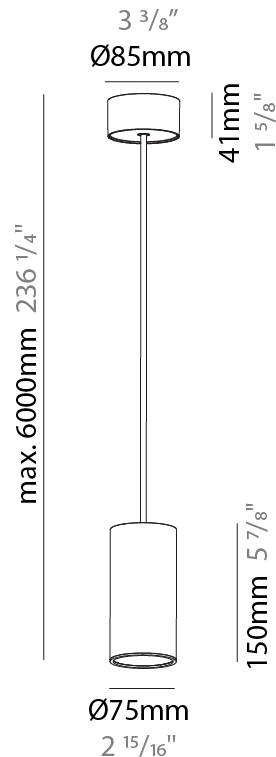

GENERAL

Series: Hangover
Subseries: Hangover Monopoint Surface Canopy
Brand: Prolicht
Division: Architectural
Mounting Type: Suspension
Mounting Location: Ceiling
Subcategory: Pendant

PHYSICAL

Shape: Cylinder
Diameter (mm): 75
Diameter (in): 2 ¹⁵/₁₆
Height (mm): 150
Height (in): 5 ⁷/₈
Max. Overall Height (mm): 2150
Max. Overall Height (in): 84 ⁵/₈
Light Distribution: Direct / Indirect
Diffuser: Shine Ring 0-6
Fixture Finish: SSR / BKV / CWI / CRY / HAB / UFT / ITA / RUA / FTG / MYG / LOD / PUS / FRO / FUP / KIA / POP / BLS / SPG / MEY / GOH / GUM / CHC / COM / ABZ / JAG / OBR / MOS / ROR
Fixture Material: Aluminum
Cable Details: 2000mm / 6000mm Cable in White / Black / Orange / Red

ELECTRICAL

Lamp Type: LED (Zhaga Standard)
Input Wattage (W): 10.9
Total Output Wattage (W): 9
Dimming: Non-Dimmable
Driver Included: Yes
Driver Location: Integrated
Driver Type: Constant Current
Driver Class: Class 2
Housing: ENCP3
Input Voltage (V): 120
Constant Current (MA): 500
Upon Request: Remote: 0-10Vdc dimming / Phase dimming 120Vac

LED

Number of LEDs: 2
Color Temperature (°K): 2700 / 3000 / 4000
Max. Delivered Lumen (lm): 911
CRI: >90 CRI
Efficiency (%): 86
Lamp Life (hrs): 50000

OPTICAL

Reflector: 18 / 36 / 52

RATINGS AND CERTIFICATIONS

Certified By: Certified for North American Standards
IP rating: IP20